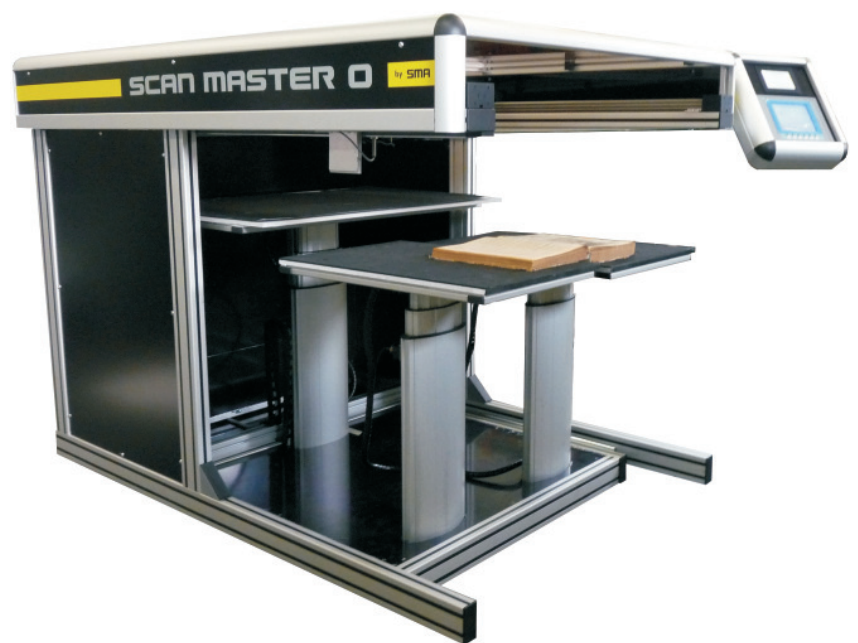

Product Information

Scan Master 0

Color Scanning
Books & Documents
True 600 dpi
A0

A0 Scan & Copy System

The SMA SCAN MASTER 0 is a versatile scanner for books, newspapers, photographs, maps, architectural drawings and other documents up to A0+.

Operation Independent from Ambient Light

A special LED light illuminator without any ultraviolet and infrared radiation guarantees harmless and uniform illumination. As the illuminator is located inside the scan head and is simply moved across the original it doesn't matter where the scanner is being placed. Bright sunlight or intensive ceiling light does not interfere in the scanning process. Further there is no external light source irritating the operator.

Please note that ambient light is way more harmful to the original than the illuminator utilized in the SCAN MASTER 0!

High Quality Color Scanning Technology

The SCAN MASTER 0 is equipped with a unique scan engine. It provides high quality images based on state of the art technology. Bitonal, grey scale or color images can be produced with an optical resolution up to 600 dpi.

Versatile, Versatile, Versatile...

The SCAN MASTER 0 is available in many different versions. The standard floor model is equipped with a motorized book cradle for originals up to 35 cm thickness. For thicker books larger book cradles are available. For digitizing flat originals an A0 board to cover the book cradle is provided.